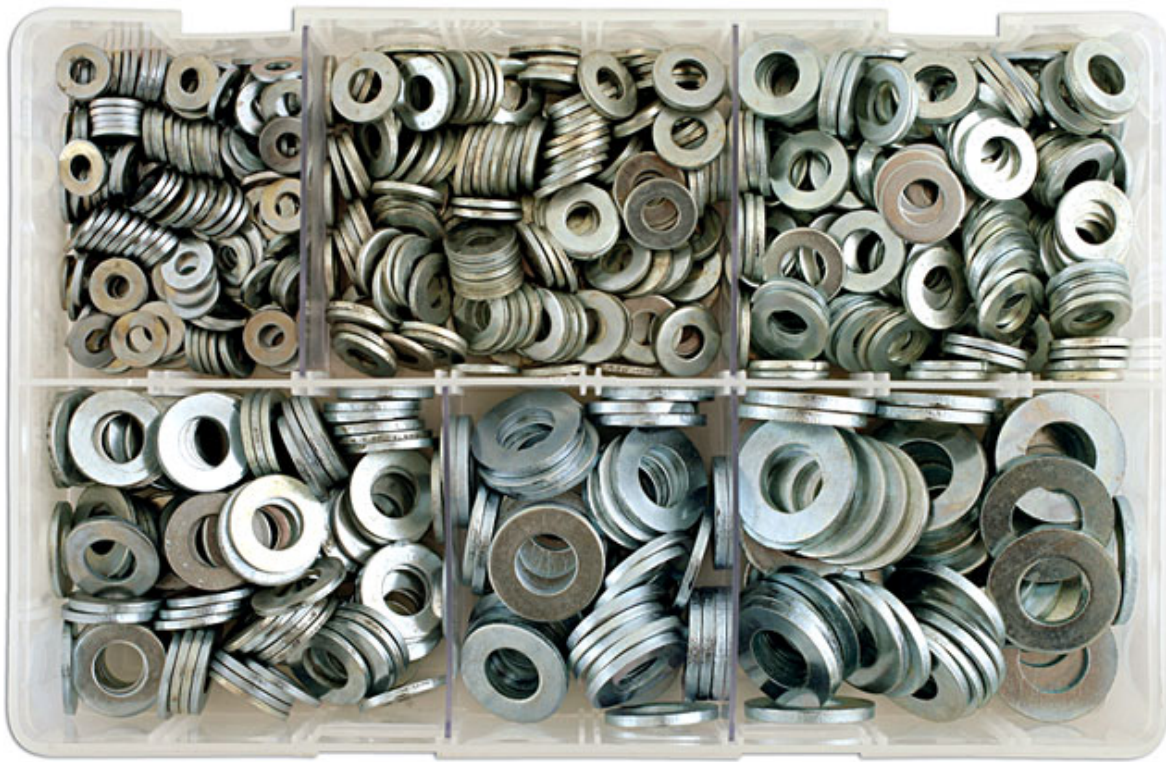

## Assorted Table 3 Washers 800pc

### Additional Information

- Popular assortment of Table 3 Flat Washers
- Sizes: 3/16", 1/4", 5/16", 3/8", 7/16", 1/2".
- BS Standard 3410
- 800pc
- 

<http://product/31864>